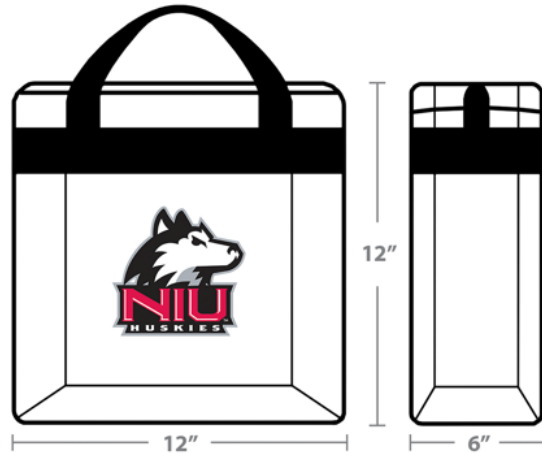

Please share this information with all the mom's, grandmother's, aunts, and friends.

CLEAR BAG POLICY

CLEAR TOTE
MUST NOT EXCEED
12"x12"x6"

APPROVED WITH INSPECTION

PLASTIC BAG
GALLON, CLEAR

CLUTCH PURSE
MUST NOT EXCEED
5.5"x8.5"x3"