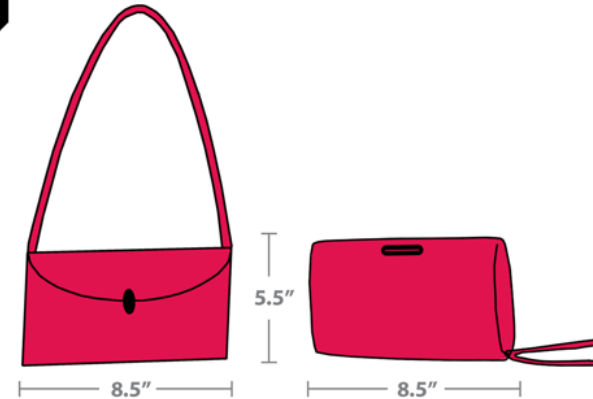

Please share this information with all the mom's, grandmother's, aunts, and friends.

CLEAR BAG POLICY

CLEAR TOTE
MUST NOT EXCEED
12"x12"x6"

APPROVED WITH INSPECTION

PLASTIC BAG
GALLON, CLEAR

CLUTCH PURSE
MUST NOT EXCEED
5.5"x8.5"x3"